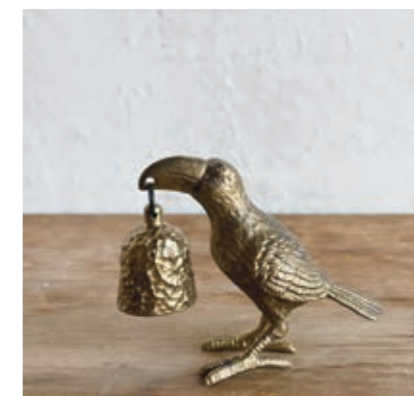

CANDLE SNUFFER

キャンドルの炎を安全に、スマートに消すためのキャンドルスナッファー。
ミツバチやウサギ、一輪の花など、遊び心のあるモチーフが魅力です。アンティーク調の質感が空間に
温かみを添え、インテリアとしても映えるアイテムです。ギフトにもおすすめです。

CANDLE SNUFFER

遊び心あるモチーフのピューター製キャンドルスナッファー。
ハンマード仕上げ風の消火カバーが高級感を演出し、
実用性とデザイン性を兼ね備えています。キャンドルの火を安全に消せるだけでなく、
飾るだけでお部屋のインテリアに温かみをプラスします。(ベル機能はありません)