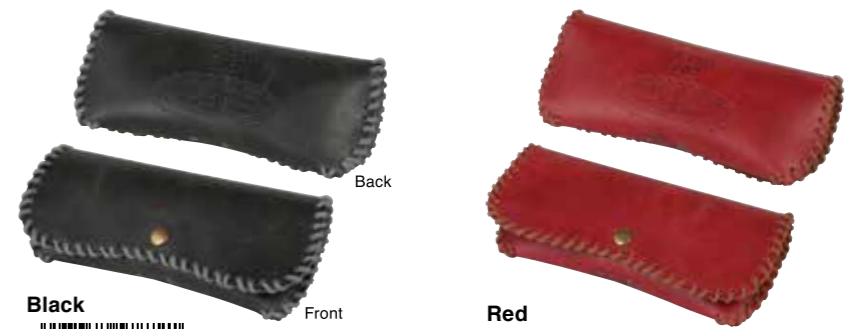

**Herringbone/Yellow**  
Model RN-0664HYL  
4 997337 092777

**Herringbone/Red**  
Model RN-0664HRD  
4 997337 092784

**Glasses case "Mustang"**

Model A625-787  
H.70 W.175 D.35mm  
¥800+税

**Black**

4 997337 578721