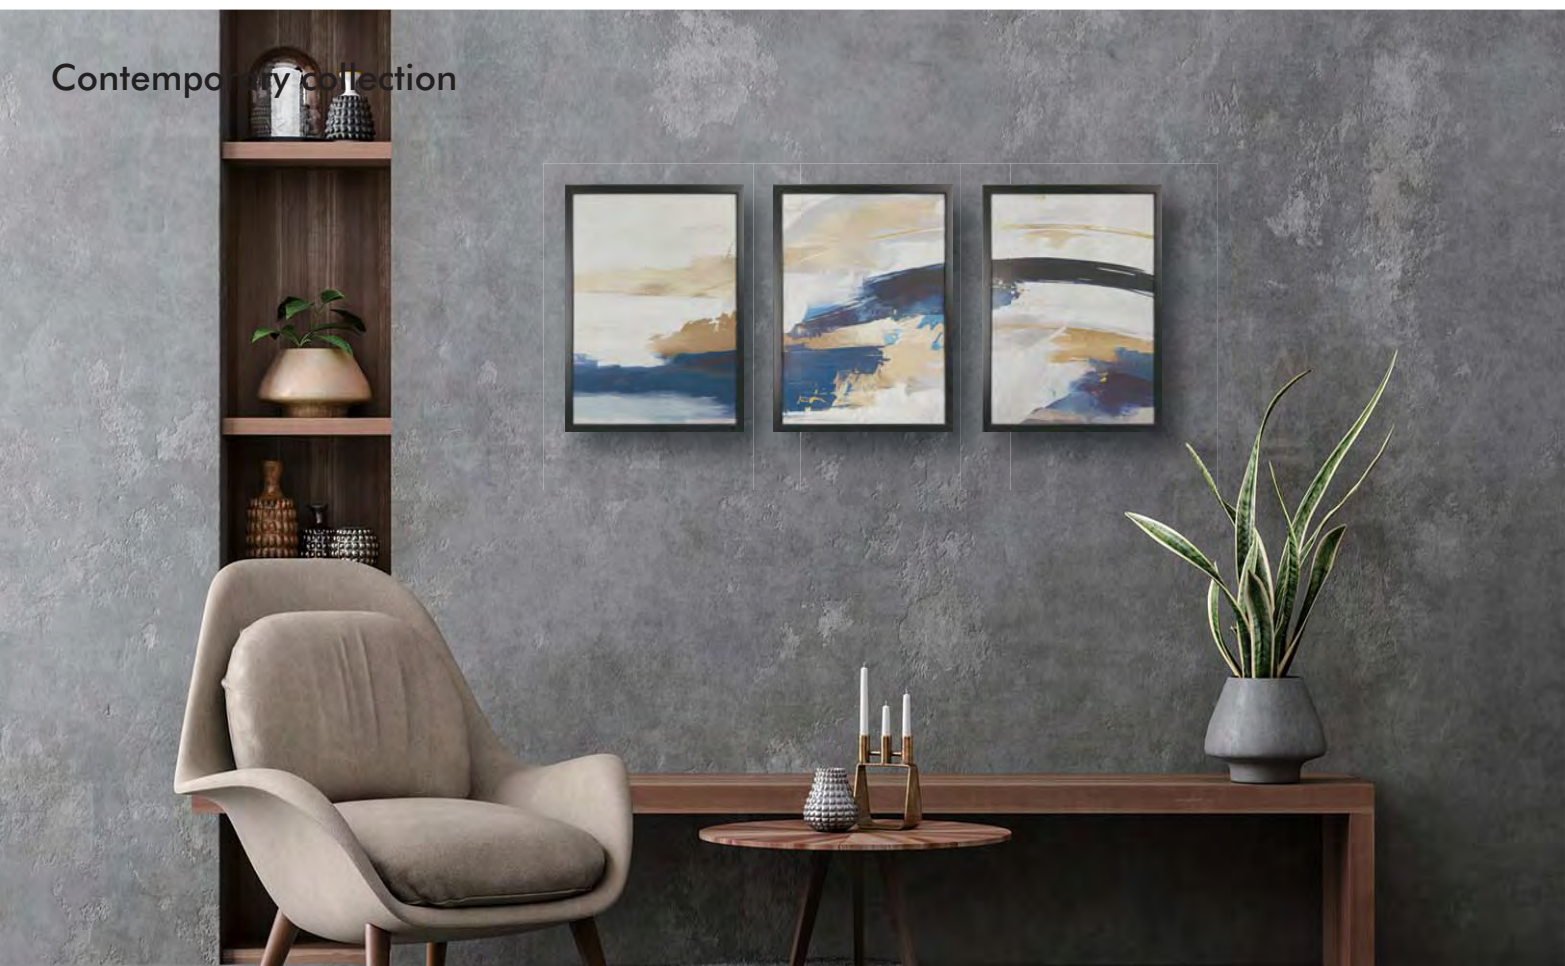

Contemporary collection